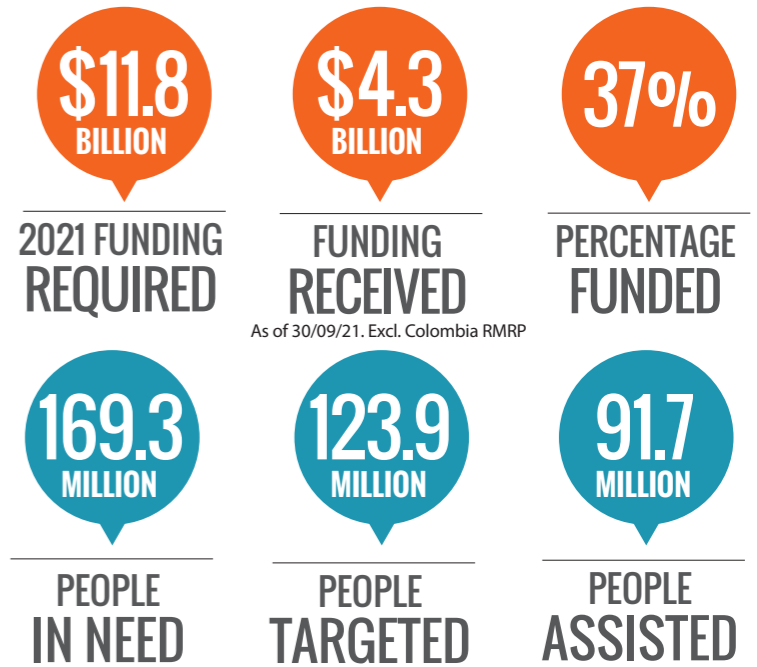

FOOD SECURITY FIGURES

HUMANITARIAN RESPONSE PLANS

AFGHANISTAN

DRC

MOZAMBIQUE (Cabo Delgado)

SOUTH SUDAN

BURKINA FASO

ETHIOPIA

MYANMAR

SUDAN

BURUNDI

HAITI

NIGER

SYRIA

CAMEROON (NWSW)

IRAQ

NIGERIA

UKRAINE

CAR

LIBYA

PAKISTAN

VENEZUELA

CHAD

MADAGASCAR

PALESTINE

YEMEN

COLOMBIA

MALI

SOMALIA

ZIMBABWE

AFGHANISTAN (flash)

BANGLADESH (Cox's Bazar)

COLOMBIA (RMRP)

NORTHERN ETHIOPIA

HAITI (flash)

LEBANON (LCRP)

MYANMAR Interim ERP

PALESTINE (flash)

LEGEND