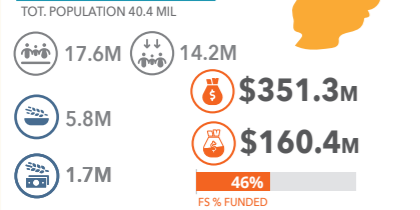

HUMANITARIAN RESPONSE PLANS

AFGHANISTAN